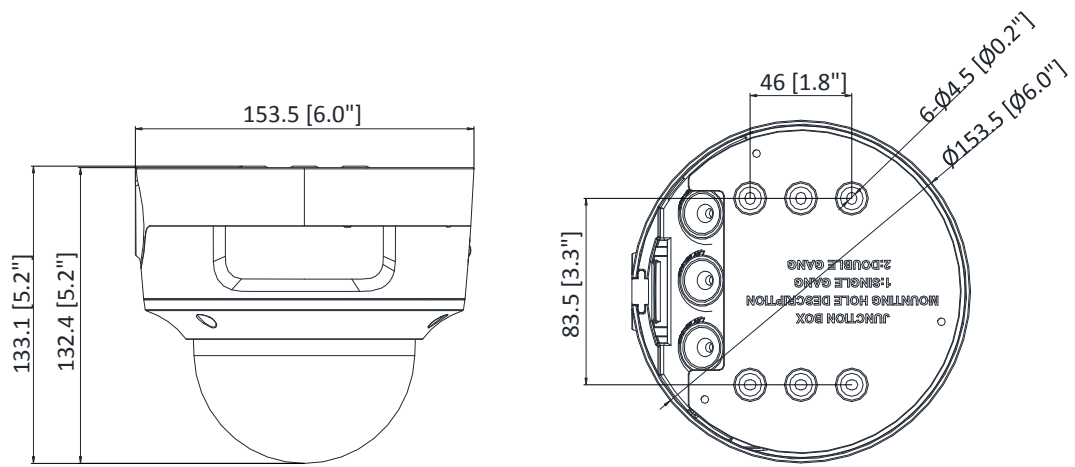

General Function	Mirror, password protection, privacy mask, watermark, IP address filter, one-key reset, anti-flicker, three streams, heartbeat
Software Reset	Yes
Linkage Method	Upload to FTP/NAS/memory card, notify surveillance center, send email, trigger alarm output, trigger recording, trigger capture, audible warning
Storage Conditions	-30 °C to 60 °C (-22 °F to 140 °F), humidity 95% or less (non-condensing)
Startup and Operating Conditions	-30 °C to 60 °C (-22 °F to 140 °F), humidity 95% or less (non-condensing)
Power Supply	12 VDC ± 25%, two-core terminal block; PoE: 802.3af, Class 3
Power Consumption and Current	12 VDC, 0.9 A, max. 10.8 W PoE: (802.3af, 36V to 57V), 0.4 A to 0.2 A, max. 12.9 W
Power Interface	2-core terminal block
Material	Metal
Camera Dimension	Φ153.5 × 133.2 mm (Φ6" × 5.2")
Package Dimension	244 × 174 × 173 mm (9.6" × 6.9" × 6.8")
Camera Weight	1080 g (2.4 lb.)
With Package Weight	1671 g (3.7 lb.)
<b>Approval</b>	
Protection	Ingress protection: IP66 (IEC 60529-2013), IK10(IEC 62262:2002)
EMC	CE-EMC (EN 55032: 2015, EN 61000-3-2: 2014, EN 61000-3-3: 2013, EN 50130-4: 2011 +A1: 2014); RCM (AS/NZS CISPR 32: 2015); IC (ICES-003: Issue 6, 2016); KC (KN 32: 2015, KN 35: 2015)
Safety	UL (UL 60950-1); CB (IEC 60950-1:2005 + Am 1:2009 + Am 2:2013); CE-LVD (EN 60950-1:2005 + Am 1:2009 + Am 2:2013); BIS (IS 13252(Part 1):2010+A1:2013+A2:2015); LOA (IEC/EN 60950-1)
Environment	CE-RoHS (2011/65/EU); WEEE (2012/19/EU); Reach (Regulation (EC) No 1907/2006)

# Dimension

Unit: mm (inch)

---

**Accessory**

**Corner Mount**

**In-Ceiling Mount**

**Pendant Mount**

**Vertical pole mount**