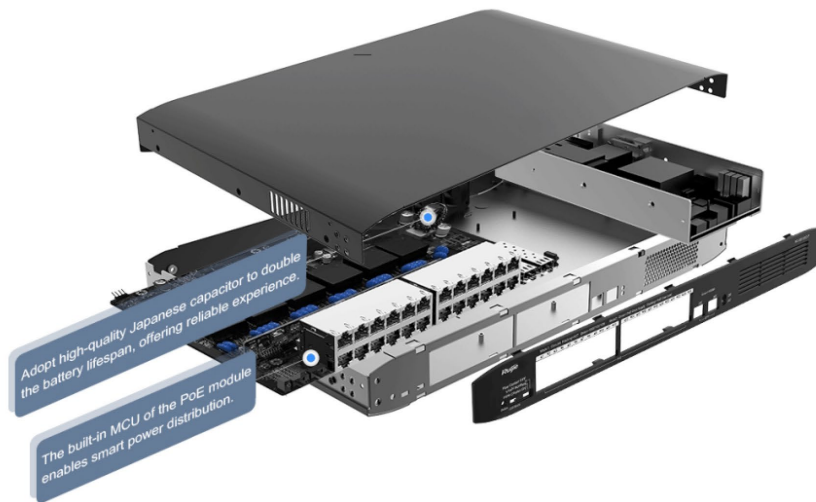

Better Quality Design

Strict standards in PCB design and component selection