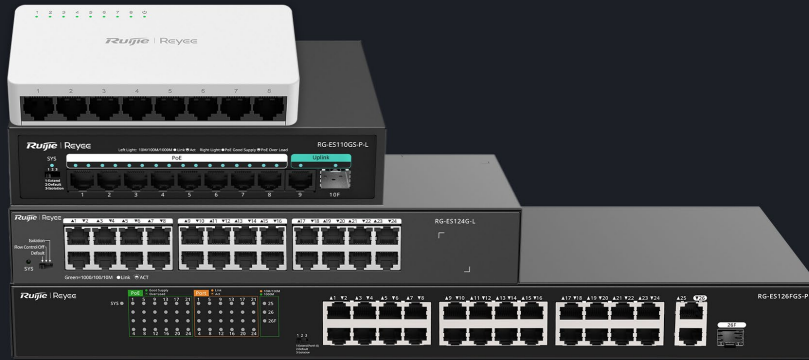

Highlight Features

New RG-ES0 RG-ES100 Series Unmanaged switch